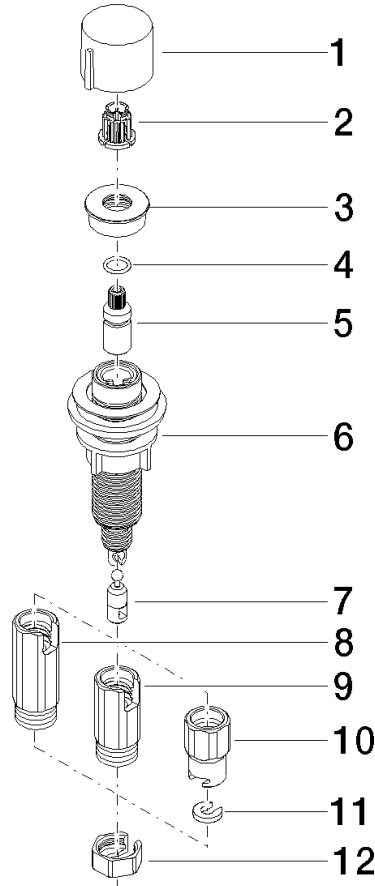

Strainer waste with control handle - Brushed Durabron (23kt Gold)

ELIO

10 712 970

- control for single basin
- including adapter for Bowden cable

Fits ELIO, ENO, MEM, META SQUARE, SYNC and TARA ULTRA

Fits: ELIO, MEM, ENO, SYNC, TARA ULTRA, META SQUARE

	Brushed Durabron (23kt Gold)	10 712 970-28
	Chrome	10 712 970-00
	Brushed Platinum	10 712 970-06
	Platinum	10 712 970-08
	Durabron (23kt Gold)	10 712 970-09
	Dark Chrome	10 712 970-19
	Matte Black	10 712 970-33
	Brushed Champagne (22kt Gold)	10 712 970-46
	Champagne (22kt Gold)	10 712 970-47
	Brushed Chrome	10 712 970-93
	Brushed Dark Platinum	10 712 970-99

10 712 970

mm [inches]

10 712 970

Parts for other finishes can be found here: [Chrome](#)

Spare parts list

No.	Item Number	Name	Quantity used	Delivery time
1	09 20 97 030-28	handle	1	20
2	90 12 12 002 00 90	fixing cap	1	2
3	09 27 87 011-28	rosette	1	20
4	09 14 10 042 90	seal	1	2
5	09 29 06 087-28	spindle	1	-
Spare part can no longer be ordered, please order the replacement item				
6	04 30 01 029 00 90	adaptor	1	2
7	09 24 03 175 90	adaptor	1	2
8	09 11 10 073-07	connection	1	30
9	09 11 10 074-07	connection	1	30
10	09 11 10 079-07	connection	1	30
11	09 30 11 087 90	disc	1	2
12	09 23 30 024-07	nut	1	30